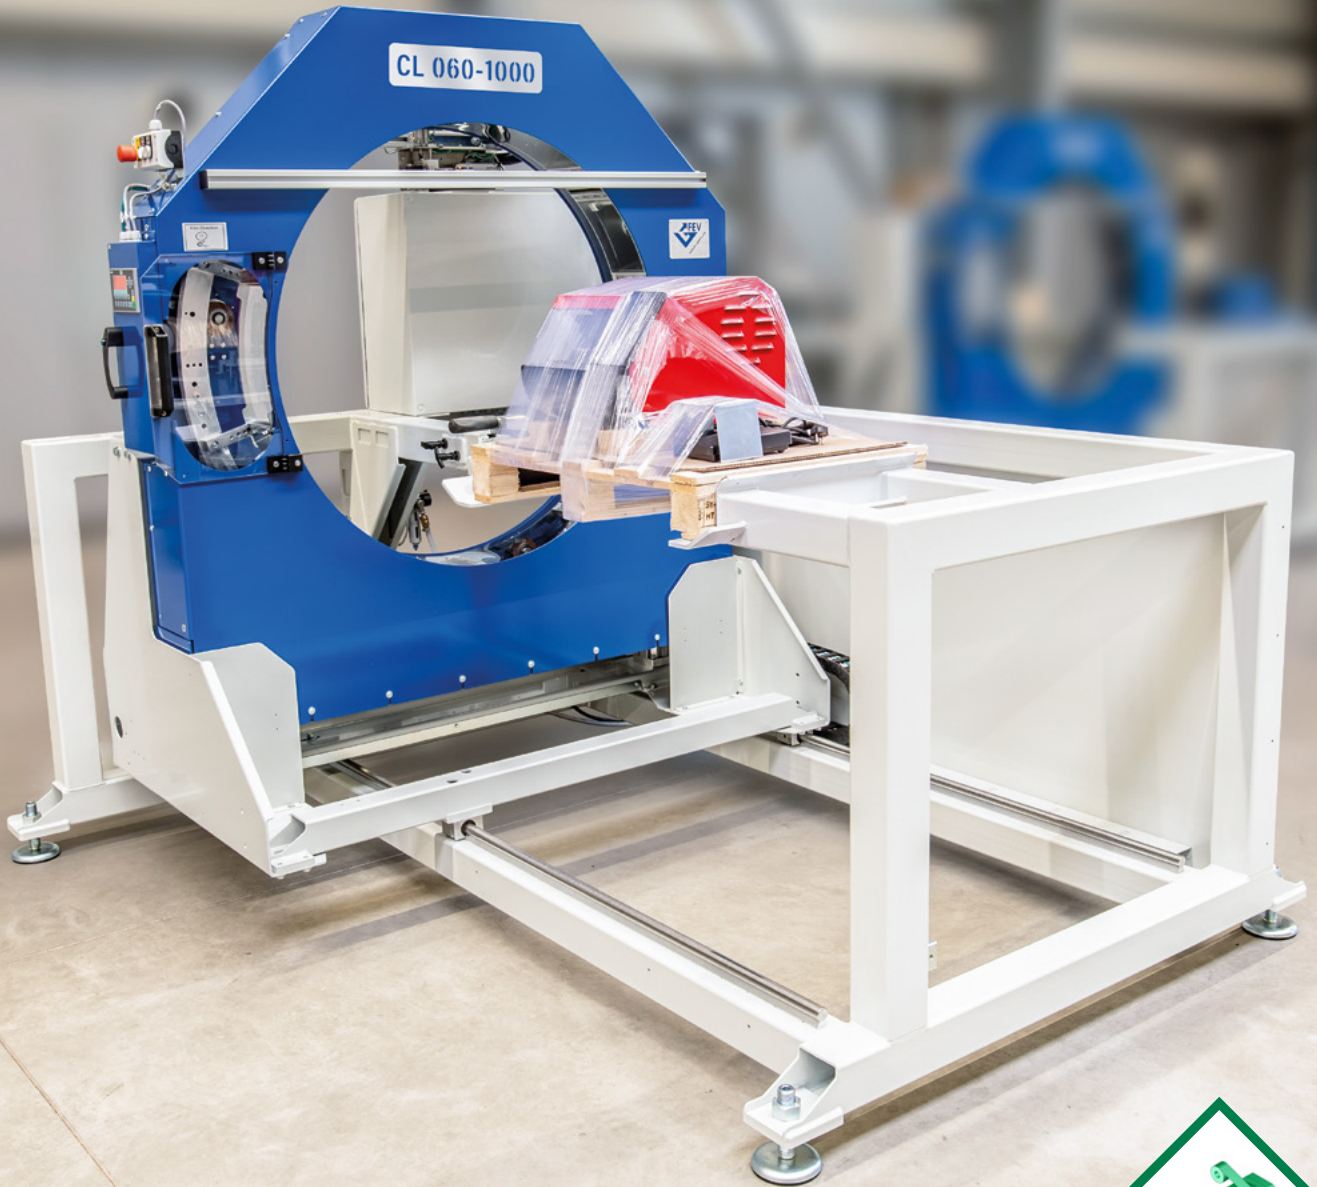

Horizontal wrapping machine CL 060 - 1000

For pallets and other product trays

Holding. Wrapping. Packaging.

Our customised solutions for your industry through:

- ✓ technical consultation and project support
- ✓ machine development (mechanical and electrical)
- ✓ PLC control development and programming
- ✓ machine production and assembly
- ✓ delivery, commissioning and instruction
- ✓ reliable and quick service and delivery of spare parts