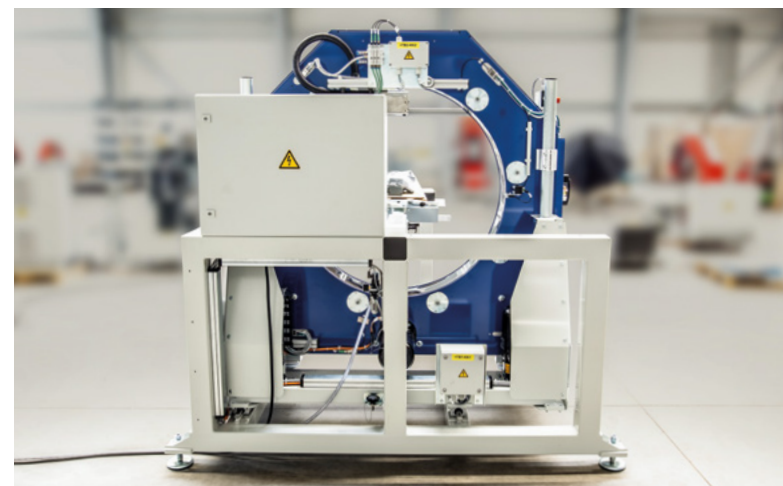

Fährenkämper GmbH & Co. KG

Kampstraße 35
D-32584 Löhne

Fon: + 49 (0) 57 31 / 8 60 01-0
Fax: + 49 (0) 57 31 / 8 60 01-11

E-Mail: info@faeco.de
Internet: www.wrapsolut.de